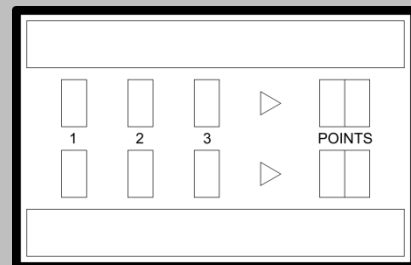

own scoreboard with customized size, color or layout.

"TENPRO" Led Scoreboards

TENPRO 160

TENPRO 160S

Technical specifications

Dimensions: 2250 x 920 x 110 mm
Power requirements: 220 V
Frame: Aluminum

Scores

Numeric signs 210 mm high
Color: Green
Brightness: 8000 nits

Names

Text part 160 mm high
4 lines of 12 letters
Color: Green
Brightness: 5500-6000 nits

Technical specifications

Dimensions: 1400 x 900 x 110 mm
Power requirements: 220 V
Frame: Aluminum