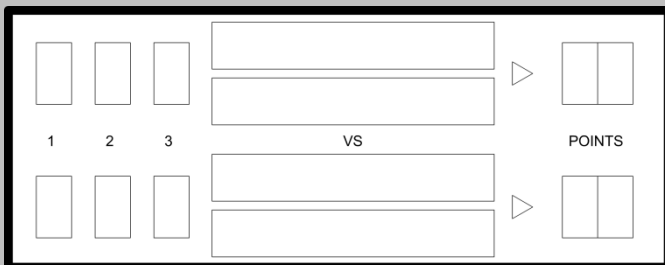

own scoreboard with customized size, color or layout.

"TENPRO" Led Scoreboards

TENPRO 160

TENPRO 160S

Technical specifications

Dimensions: 2250 x 920 x 110 mm
Power requirements: 220 V
Frame: Aluminum

Scores